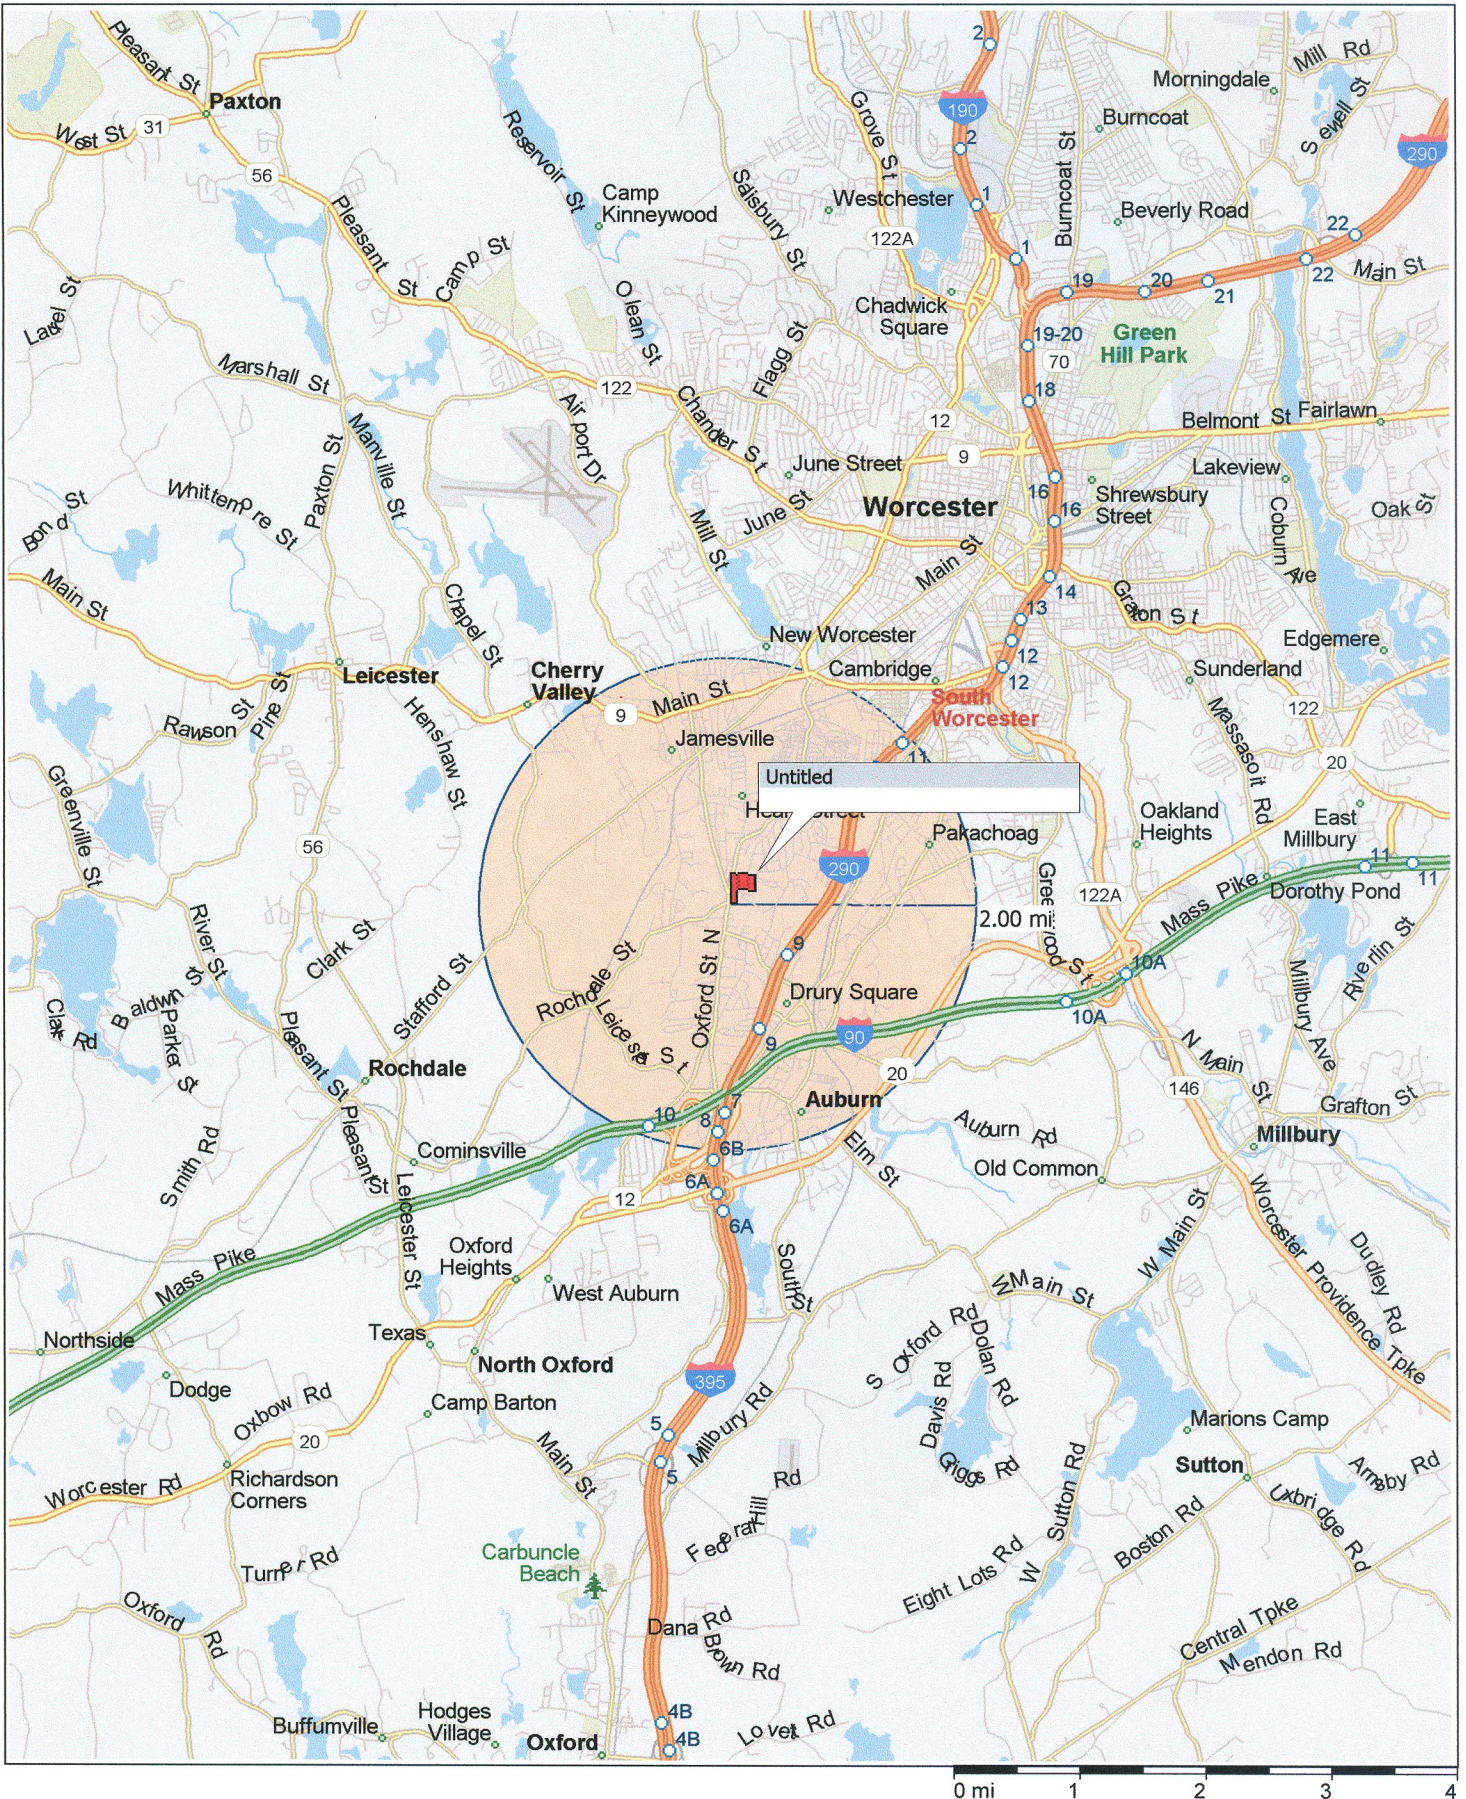

Massachusetts, United States, North America

Copyright © and (P) 1988–2006 Microsoft Corporation and/or its suppliers. All rights reserved. <http://www.microsoft.com/mappoint/>
Portions © 1990–2005 InstallShield Software Corporation. All rights reserved. Certain mapping and direction data © 2005 NAVTEQ. All rights reserved. The Data for areas of Canada includes information taken with permission from Canadian authorities, including: © Her Majesty the Queen in Right of Canada, © Queen's Printer for Ontario. NAVTEQ and NAVTEQ ON BOARD are trademarks of NAVTEQ. © 2005 Tele Atlas North America, Inc. All rights reserved. Tele Atlas and Tele Atlas North America are trademarks of Tele Atlas, Inc.