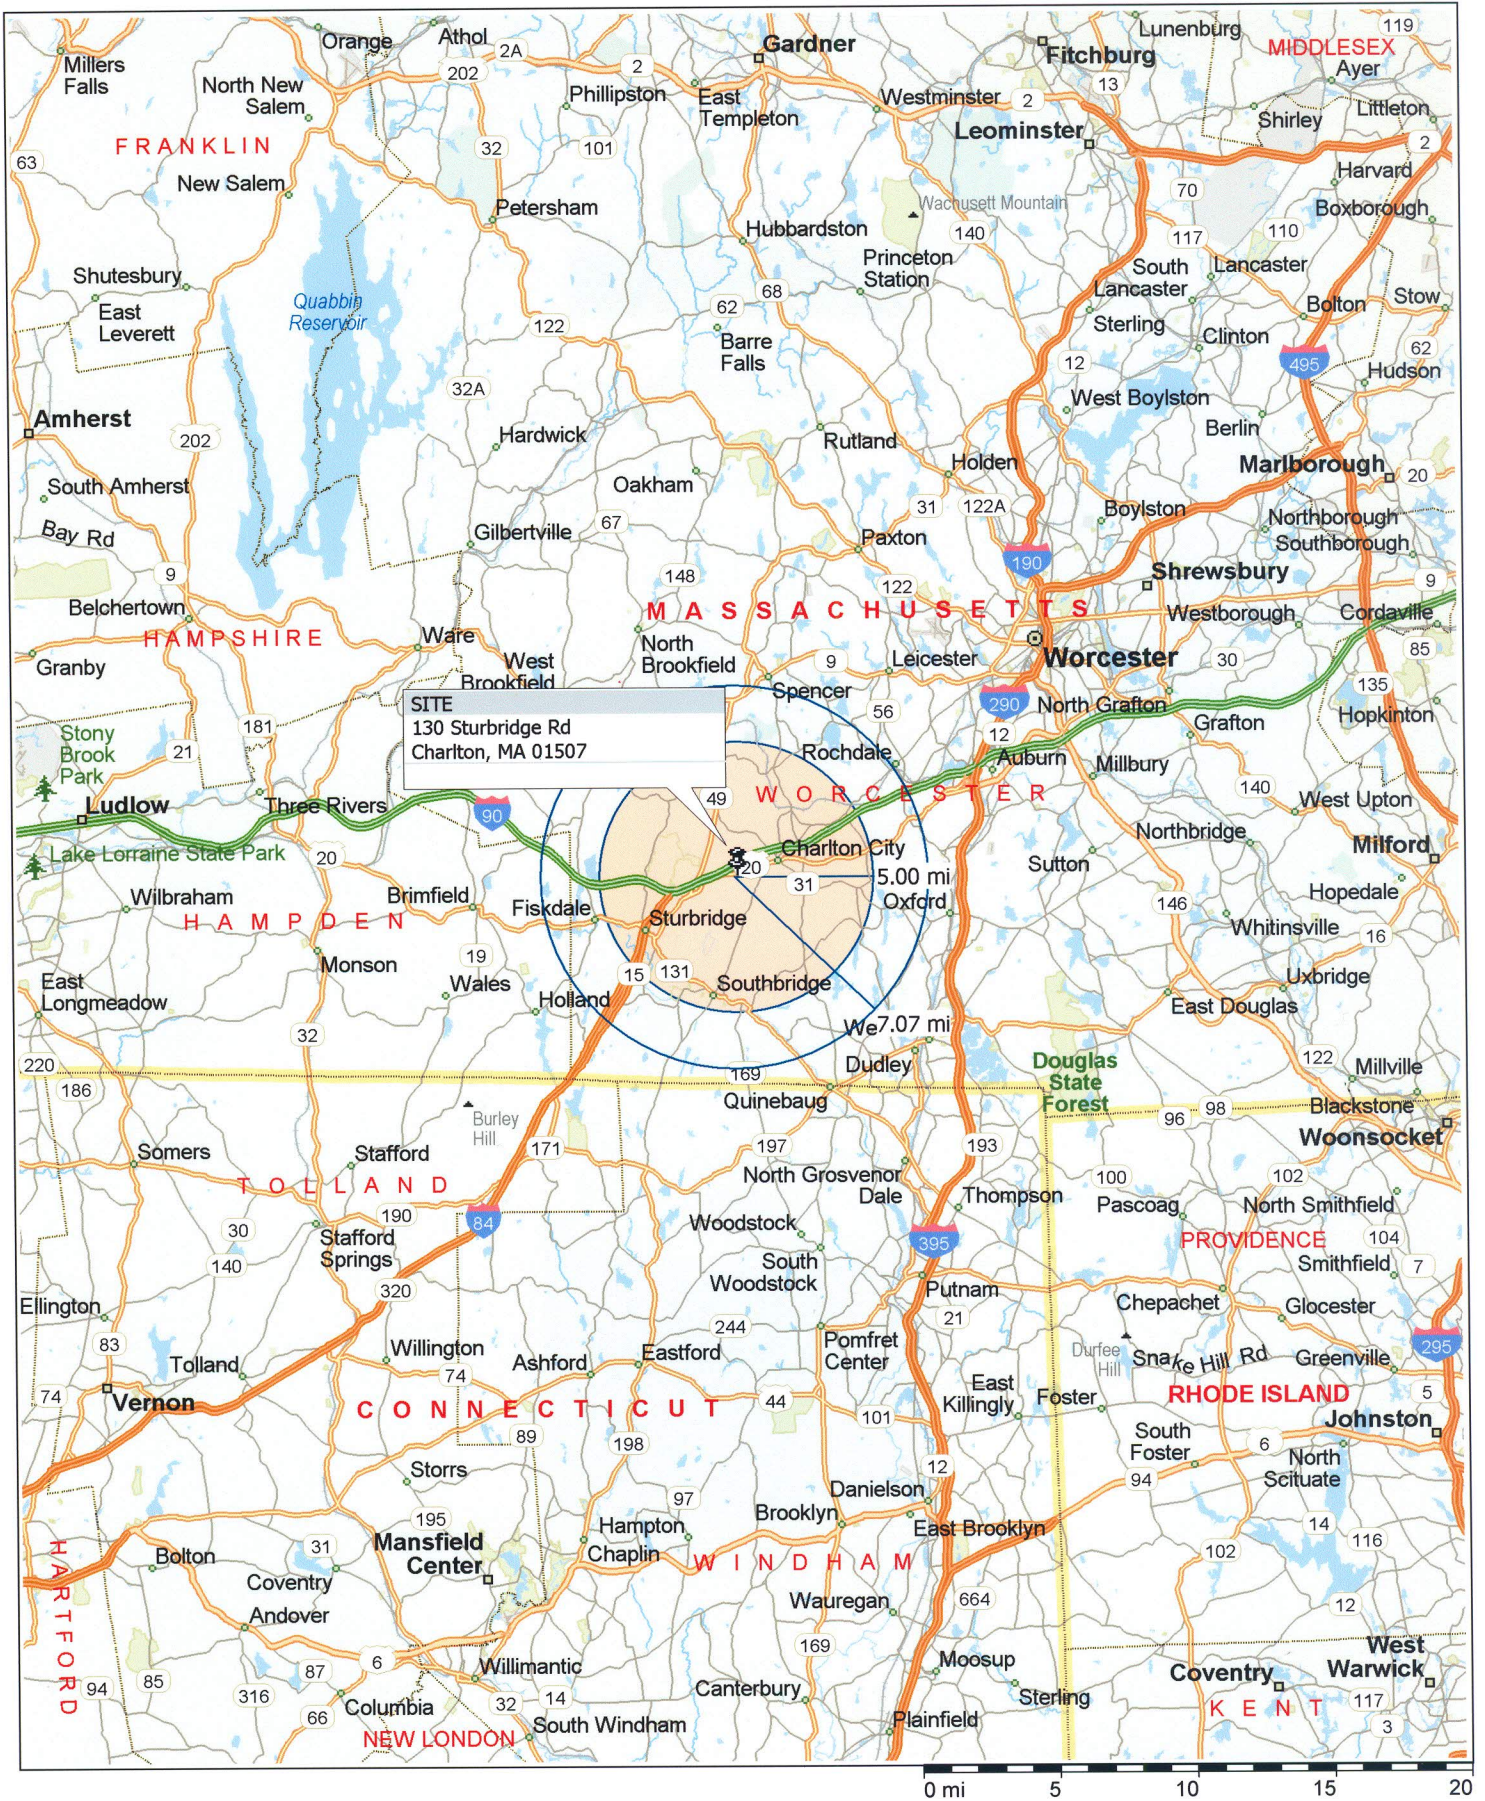

Charlton, MA

0 mi 5 10 15 20

Copyright © and (P) 1988–2006 Microsoft Corporation and/or its suppliers. All rights reserved. <http://www.microsoft.com/mappoint/>
Portions © 1990–2005 InstallShield Software Corporation. All rights reserved. Certain mapping and direction data © 2005 NAVTEQ. All rights reserved. The Data for areas of Canada includes information taken with permission from Canadian authorities, including: © Her Majesty the Queen in Right of Canada, © Queen's Printer for Ontario. NAVTEQ and NAVTEQ ON BOARD are trademarks of NAVTEQ. © 2005 Tele Atlas North America, Inc. All rights reserved. Tele Atlas and Tele Atlas North America are trademarks of Tele Atlas, Inc.

Mass Pike
World • United States • MA • Worcester Co. • Chariton

100 feet 25 m

© 2012 Microsoft Corporation Pictometry Bird's Eye © 2010 MDA Geospatial Services Inc.

© 2012 Microsoft | Privacy | Legal | Advertise | Business solutions | About our ads | Help | Tell us what you think