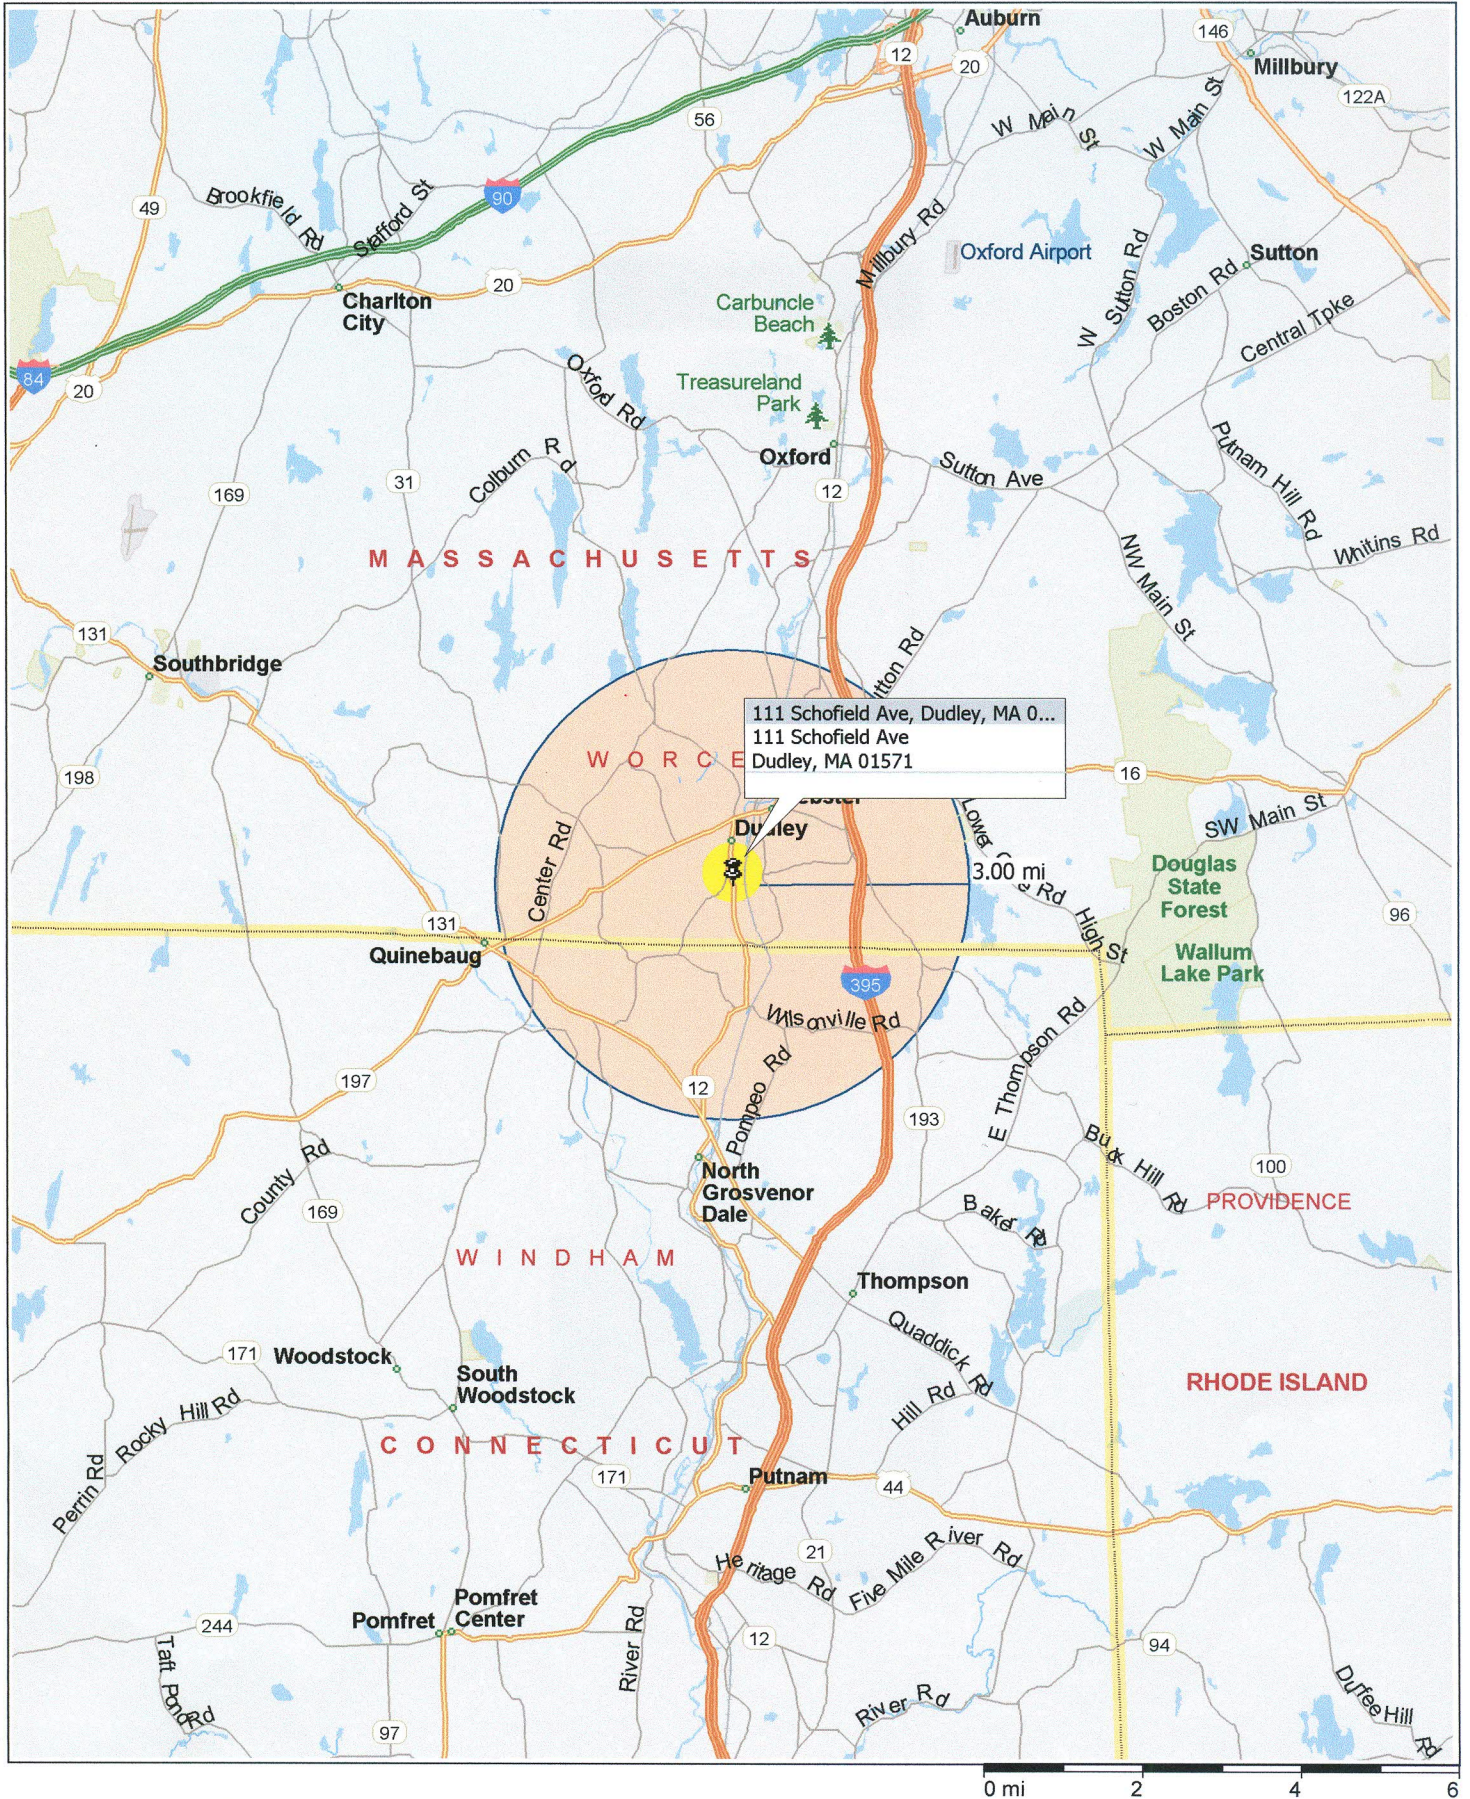

Dudley, MA

111 Schofield Ave, Dudley, MA 0...
111 Schofield Ave
Dudley, MA 01571

Copyright © and (P) 1988–2006 Microsoft Corporation and/or its suppliers. All rights reserved. <http://www.microsoft.com/mappoint/>
Portions © 1990–2005 InstallShield Software Corporation. All rights reserved. Certain mapping and direction data © 2005 NAVTEQ. All rights reserved. The Data for areas of Canada includes information taken with permission from Canadian authorities, including: © Her Majesty the Queen in Right of Canada, © Queen's Printer for Ontario. NAVTEQ and NAVTEQ ON BOARD are trademarks of NAVTEQ. © 2005 Tele Atlas North America, Inc. All rights reserved. Tele Atlas and Tele Atlas North America are trademarks of Tele Atlas, Inc.