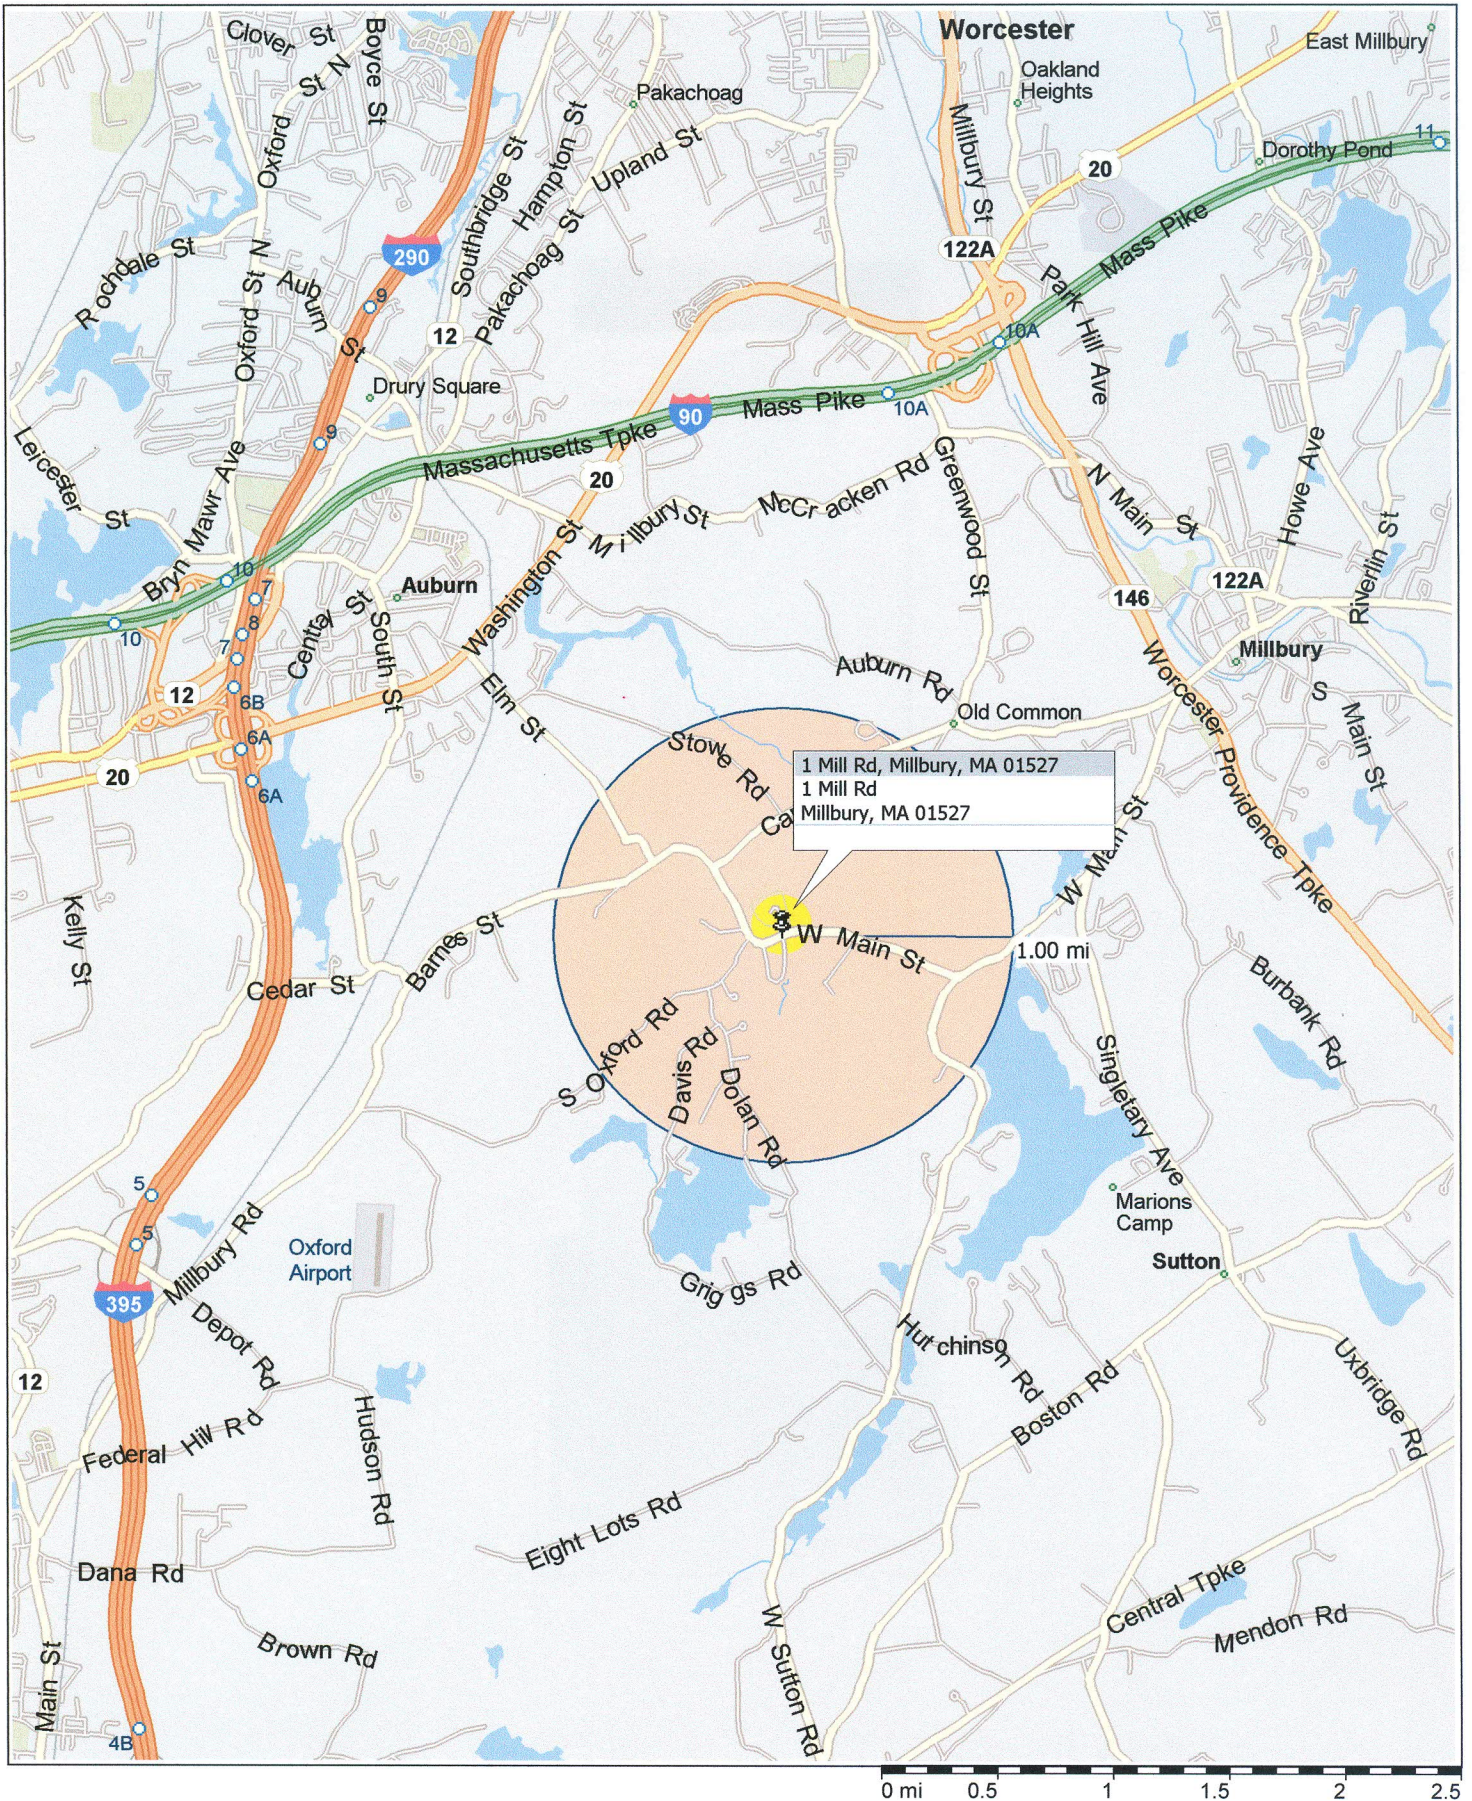

Millbury MA

Copyright © and (P) 1988–2006 Microsoft Corporation and/or its suppliers. All rights reserved. <http://www.microsoft.com/mappoint/>
Portions © 1990–2005 InstallShield Software Corporation. All rights reserved. Certain mapping and direction data © 2005 NAVTEQ. All rights reserved. The Data for areas of Canada includes information taken with permission from Canadian authorities, including: © Her Majesty the Queen in Right of Canada, © Queen's Printer for Ontario. NAVTEQ and NAVTEQ ON BOARD are trademarks of NAVTEQ. © 2005 Tele Atlas North America, Inc. All rights reserved. Tele Atlas and Tele Atlas North America are trademarks of Tele Atlas, Inc.