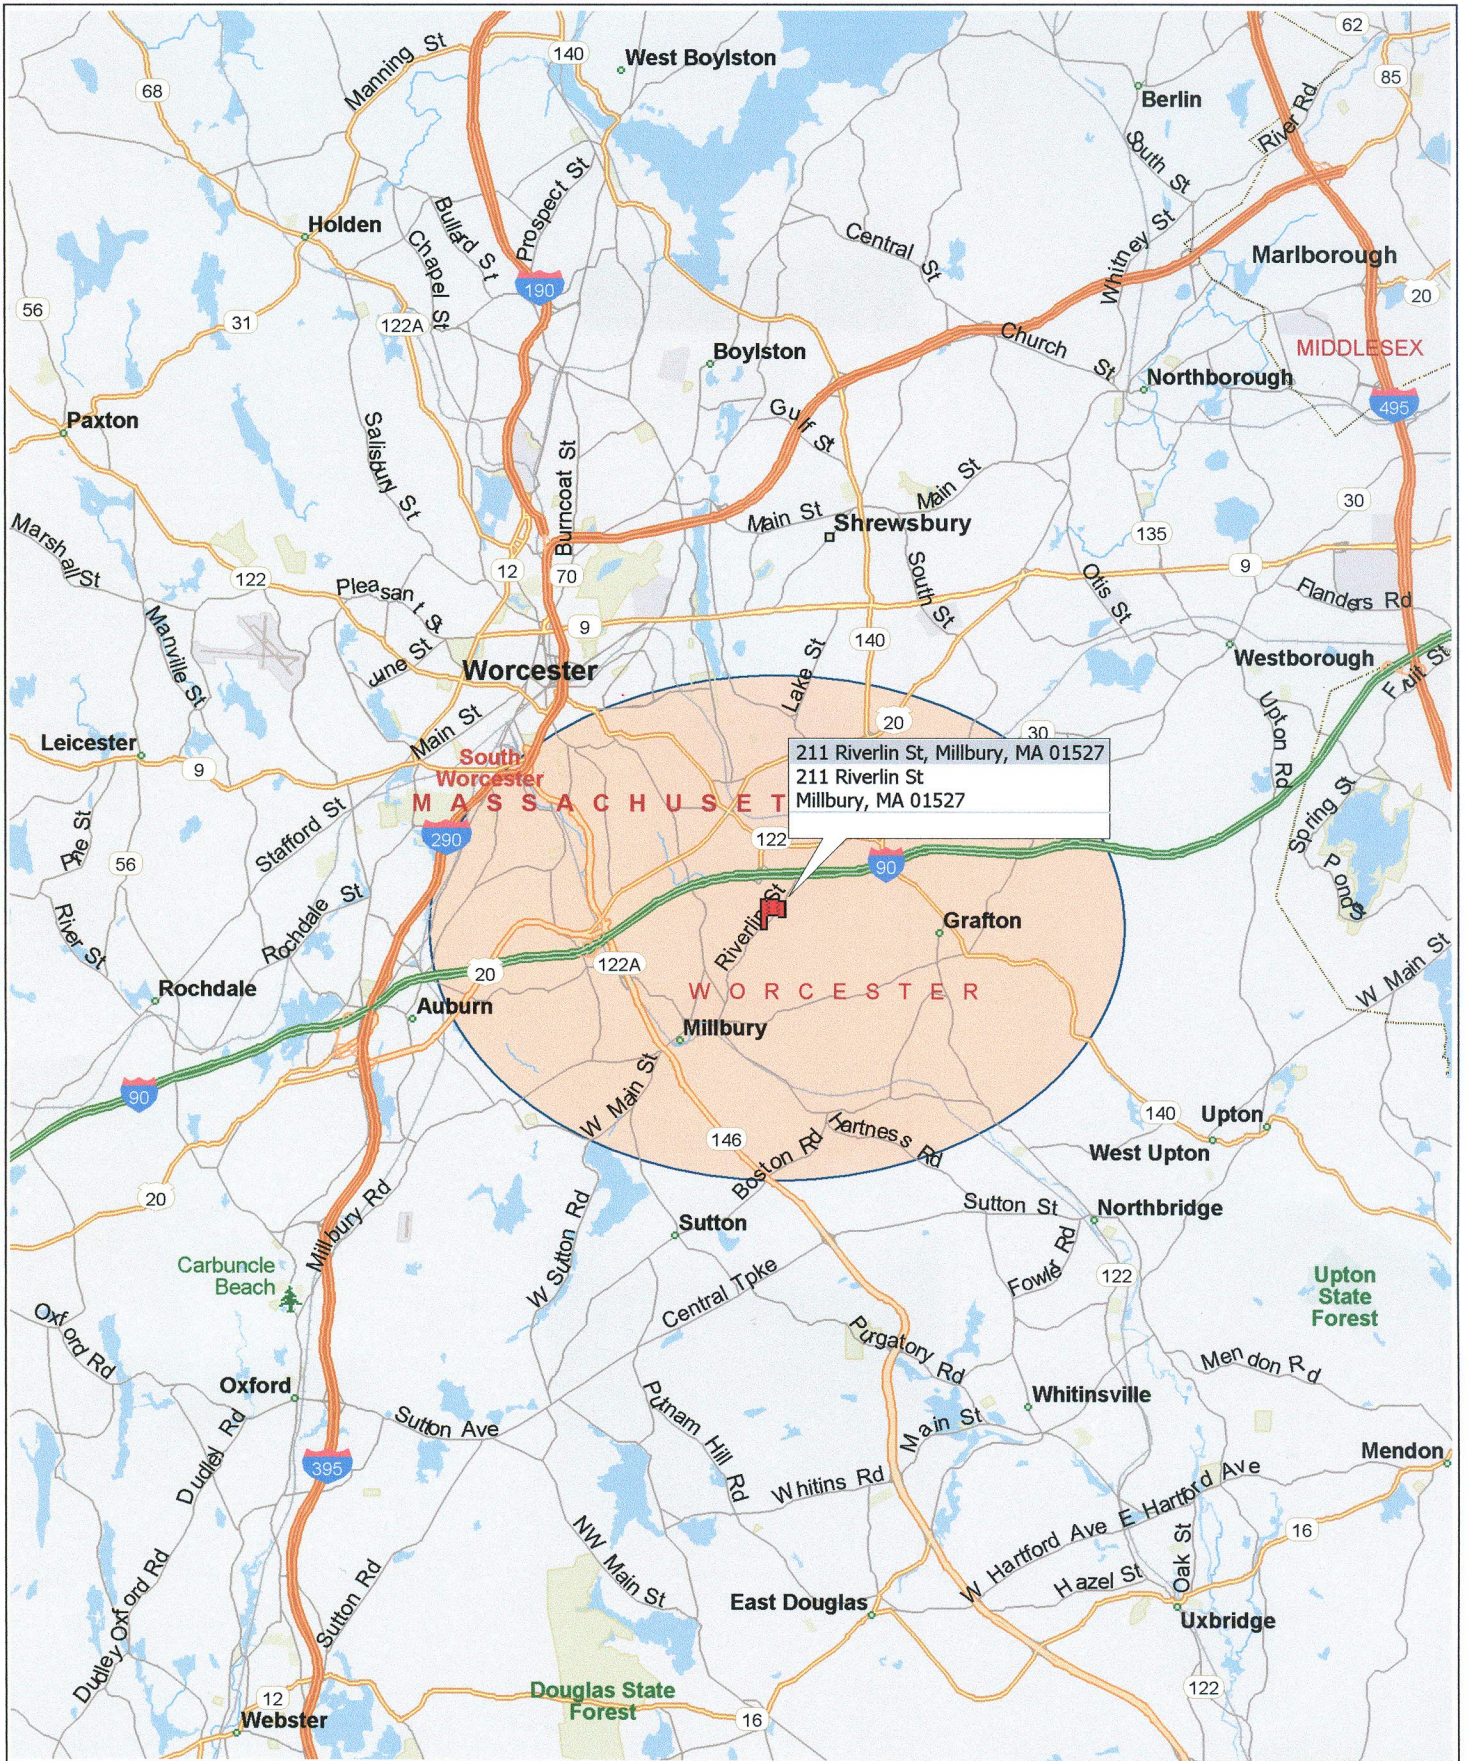

Massachusetts, United States, North America

Copyright © and (P) 1988–2006 Microsoft Corporation and/or its suppliers. All rights reserved. <http://www.microsoft.com/mappoint/>
Portions © 1990–2005 InstallShield Software Corporation. All rights reserved. Certain mapping and direction data © 2005 NAVTEQ. All rights reserved. The Data for areas of Canada includes information taken with permission from Canadian authorities, including: © Her Majesty the Queen in Right of Canada, © Queen's Printer for Ontario. NAVTEQ and NAVTEQ ON BOARD are trademarks of NAVTEQ. © 2005 Tele Atlas North America, Inc. All rights reserved. Tele Atlas and Tele Atlas North America are trademarks of Tele Atlas, Inc.