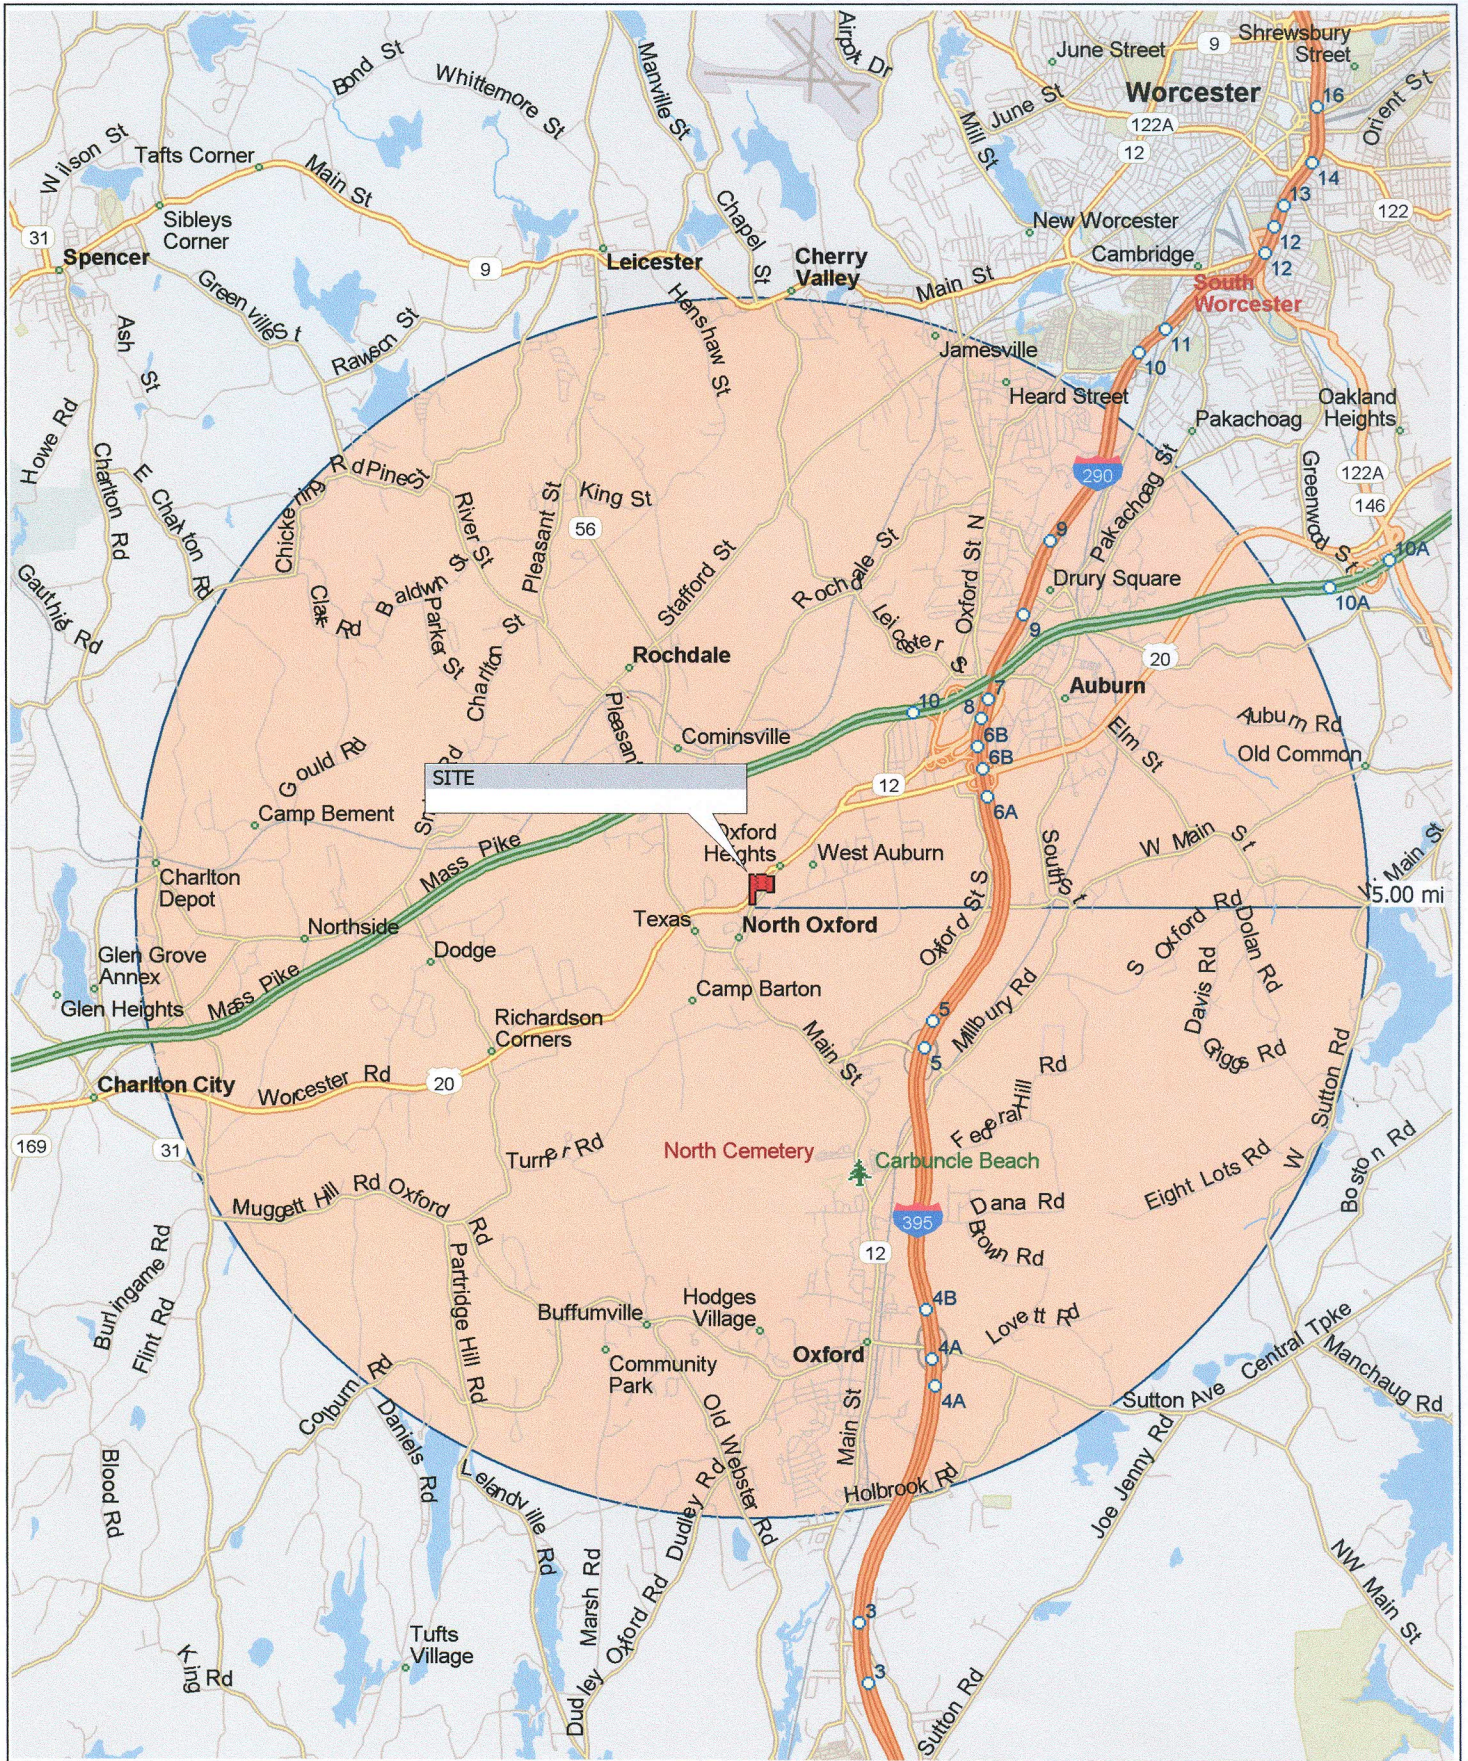

Massachusetts, United States, North America

Copyright © and (P) 1988–2006 Microsoft Corporation and/or its suppliers. All rights reserved. <http://www.microsoft.com/mappoint/>
Portions © 1990–2005 InstallShield Software Corporation. All rights reserved. Certain mapping and direction data © 2005 NAVTEQ. All rights reserved. The Data for areas of Canada includes information taken with permission from Canadian authorities, including: © Her Majesty the Queen in Right of Canada, © Queen's Printer for Ontario. NAVTEQ and NAVTEQ ON BOARD are trademarks of NAVTEQ. © 2005 Tele Atlas North America, Inc. All rights reserved. Tele Atlas and Tele Atlas North America are trademarks of Tele Atlas, Inc.