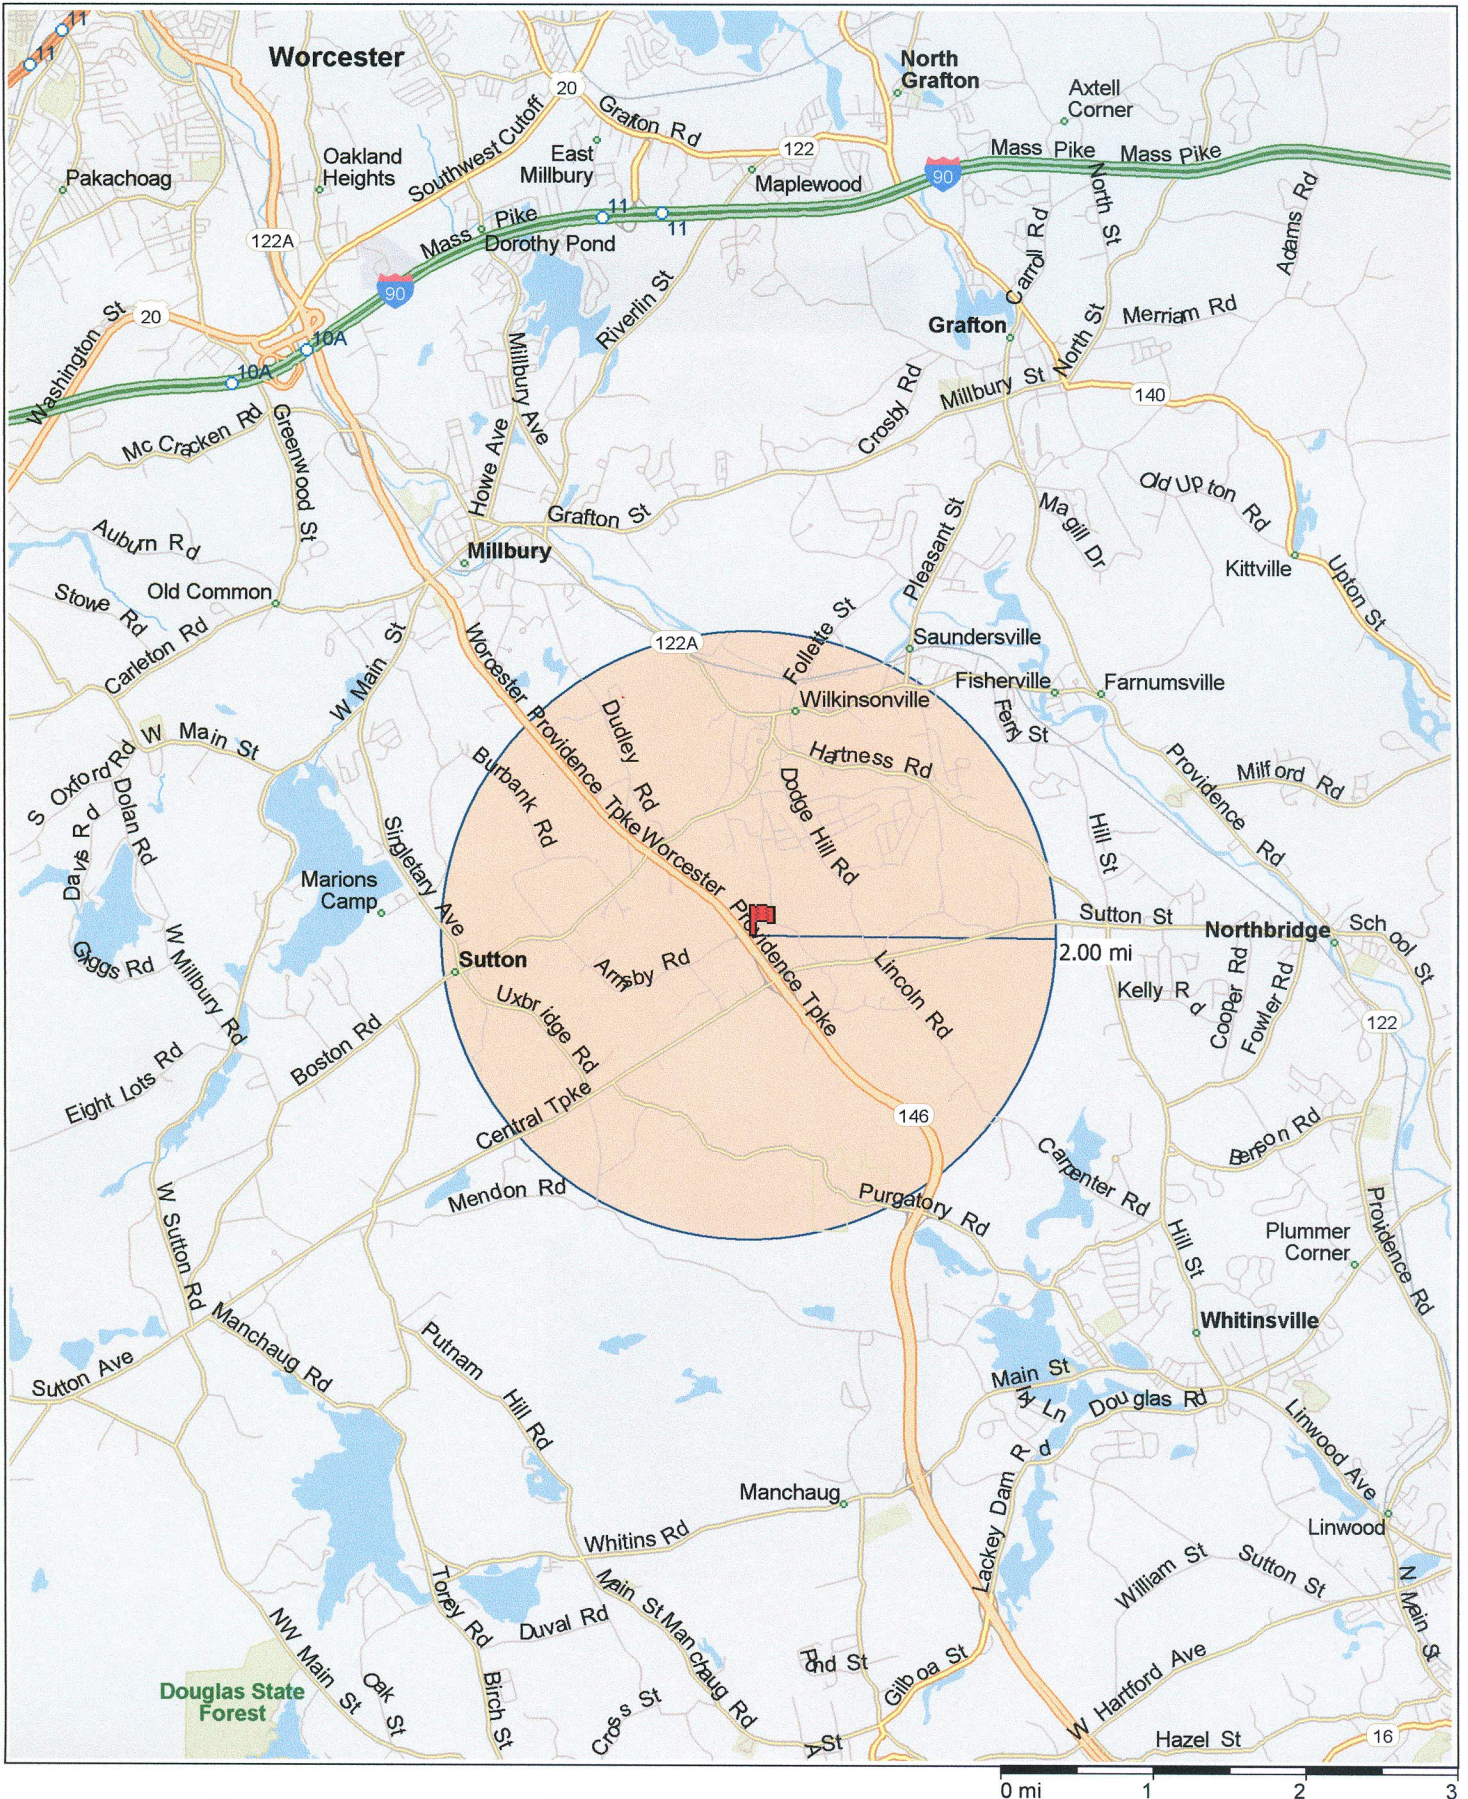

Sutton, Massachusetts, United States

Copyright © and (P) 1988–2006 Microsoft Corporation and/or its suppliers. All rights reserved. <http://www.microsoft.com/mappoint/>
Portions © 1990–2005 InstallShield Software Corporation. All rights reserved. Certain mapping and direction data © 2005 NAVTEQ. All rights reserved. The Data for areas of Canada includes information taken with permission from Canadian authorities, including: © Her Majesty the Queen in Right of Canada, © Queen's Printer for Ontario. NAVTEQ and NAVTEQ ON BOARD are trademarks of NAVTEQ. © 2005 Tele Atlas North America, Inc. All rights reserved. Tele Atlas and Tele Atlas North America are trademarks of Tele Atlas, Inc.