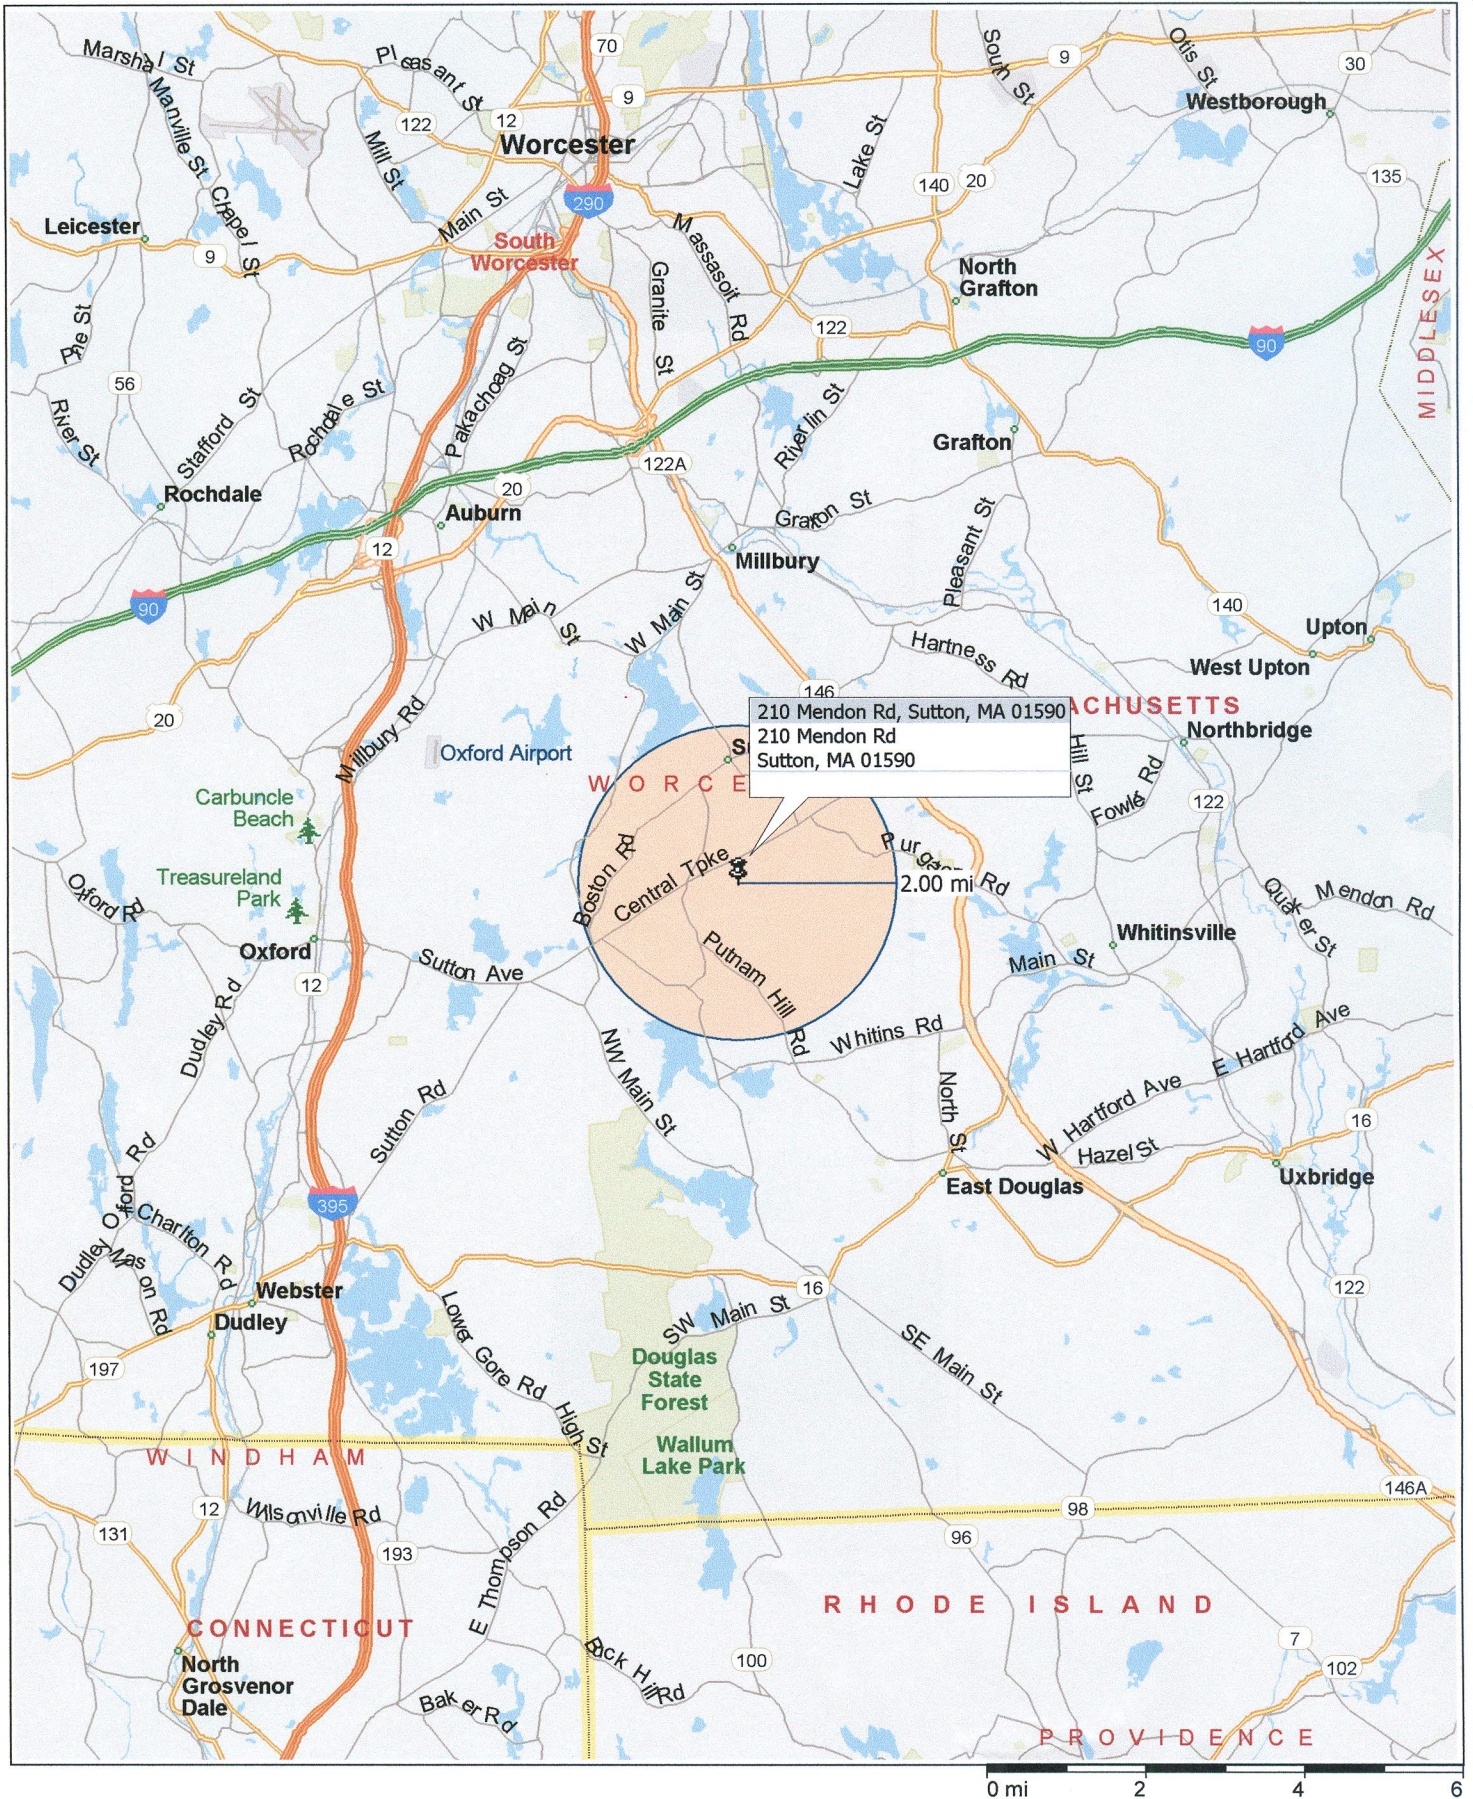

Sutton, Massachusetts, United States

210 Mendon Rd, Sutton, MA 01590
210 Mendon Rd
Sutton, MA 01590

0 mi 2 4 6

Copyright © and (P) 1988–2006 Microsoft Corporation and/or its suppliers. All rights reserved. <http://www.microsoft.com/mappoint/>
Portions © 1990–2005 InstallShield Software Corporation. All rights reserved. Certain mapping and direction data © 2005 NAVTEQ. All rights reserved. The Data for areas of Canada includes information taken with permission from Canadian authorities, including: © Her Majesty the Queen in Right of Canada, © Queen's Printer for Ontario. NAVTEQ and NAVTEQ ON BOARD are trademarks of NAVTEQ. © 2005 Tele Atlas North America, Inc. All rights reserved. Tele Atlas and Tele Atlas North America are trademarks of Tele Atlas, Inc.